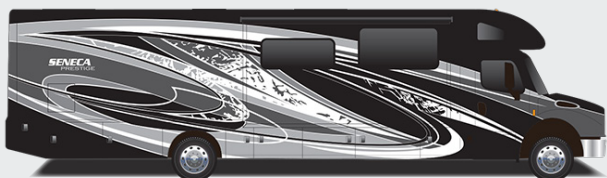

Grey Marvel Full-Body Paint