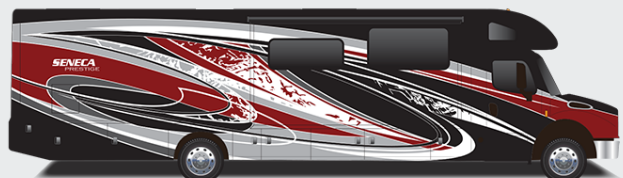

Red Marvel Full-Body Paint