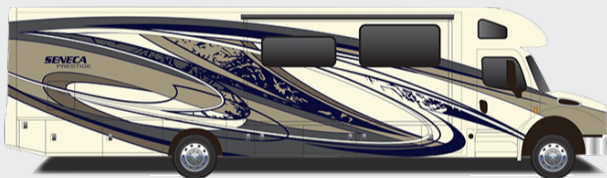

EXTERIOR SELECTIONS

Beige Marvel Full-Body Paint