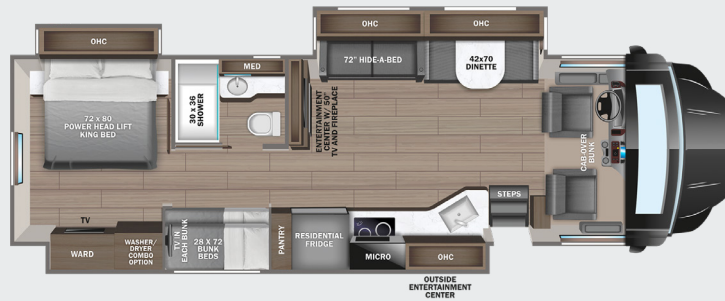

37L OPTIONS: B