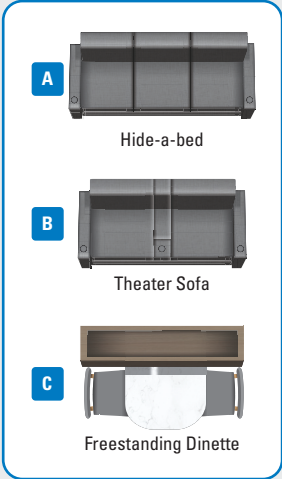

OPTIONS

37K OPTIONS: C

37L OPTIONS: B

37M OPTIONS: A, C

EXTERIOR SELECTIONS