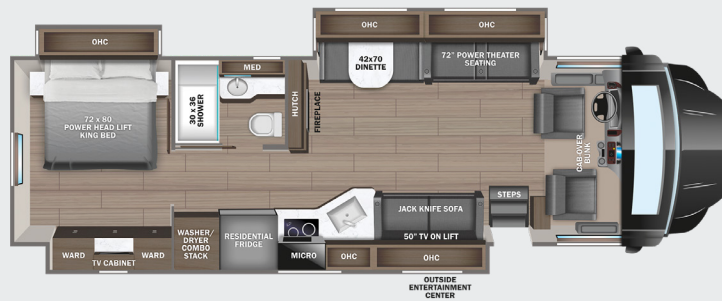

37M OPTIONS: A, C