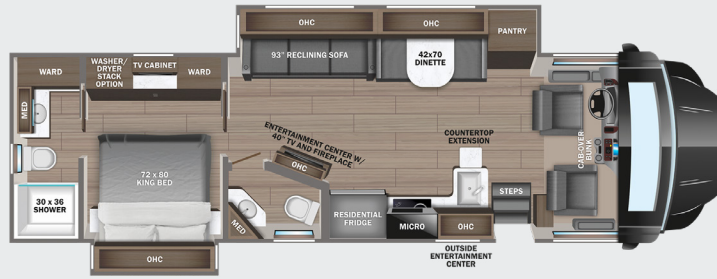

37K OPTIONS: C