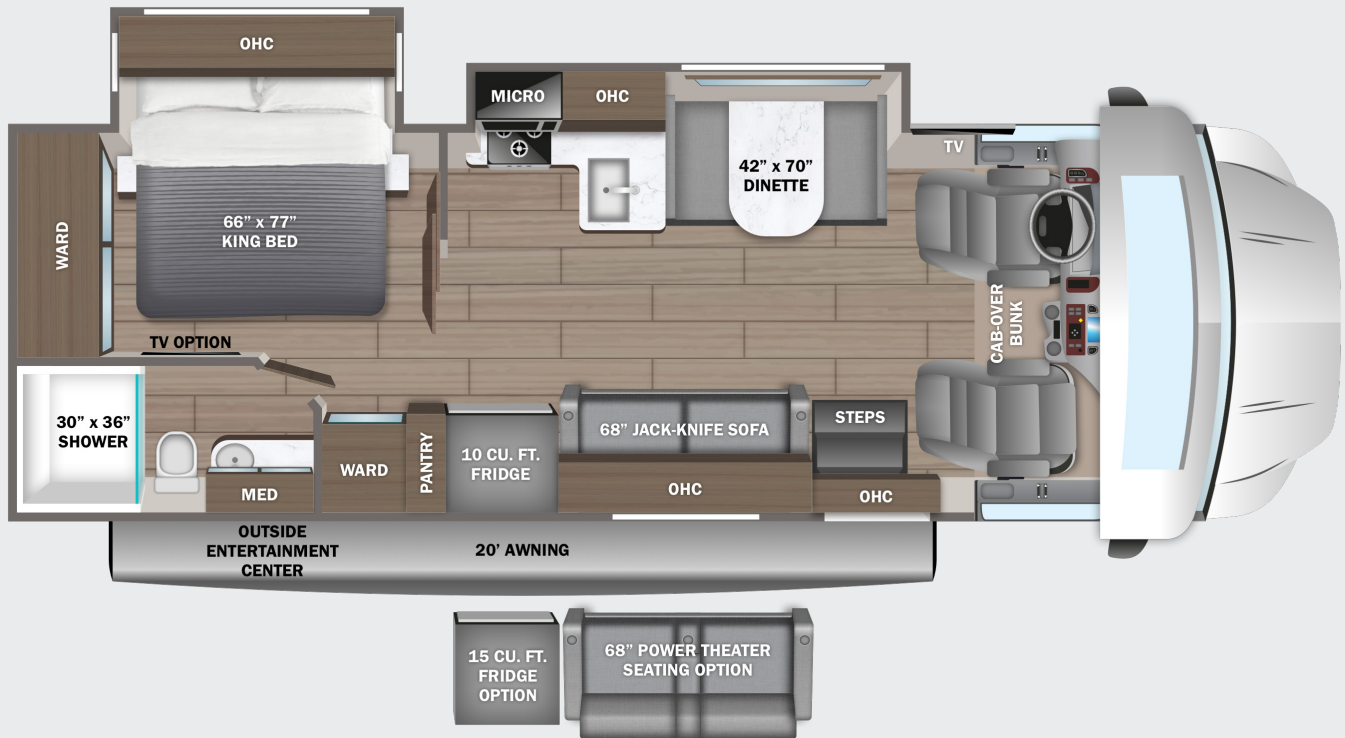

Countertop

Main Fabric

Furniture

32U

EXTERIOR

Partial Paint Package

STANDARDS & OPTIONS

CUSTOMER VALUE PACKAGE

INTERIOR

Custom-molded ABS surround in cab-over area
 Overhead bunk with 750 lb. capacity and safety net
 Privacy curtain for cab area
 84 in. interior ceiling height with padded vinyl ceiling
 High-intensity recessed LED ceiling lights
 LED-lit fascia
 Hardwood cabinet doors and drawer fronts
 Deluxe hidden cabinet hinges
 Ball-bearing drawer guides
 Blackout night roller shades
 30,000 BTU auto-ignition furnace
 10 gal. gas/electric water heater
 Jayco-exclusive, easy-operation legless dinette table
 2-point lap safety belts in all designated seating locations
 Car seat tethers (select floorplans)
 10 cu. ft. 12V refrigerator
 Furrion® all-in-one cooktop and oven
 Residential-size microwave
 Recessed stainless steel kitchen sink with sink covers
 Solid-surface kitchen countertops
 Decorative kitchen backsplash
 Pop-up charging station in kitchen with 120V outlets and USB ports
 Walk-around, king-size bed with bedspread and nightstands
 USB port and wireless charging in nightstands
 Large wardrobes
 Shower with decorative surround, glass door, skylight and light
 Recessed stainless steel bathroom sink
 Porcelain toilet with foot flush
 Powered roof vent in bathroom with wall switch
 Smoke alarm
 Carbon monoxide detector