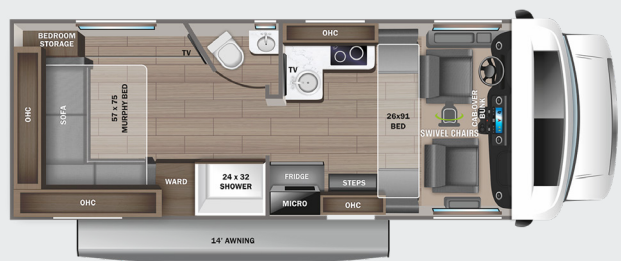

**24LP** OPTIONS: A, B

**24NP** OPTIONS: B

**OPTIONS**

**A**

Theater Sofa

**B**

B+ Front Cap with Overhead Storage

**24RP** OPTIONS: A, B

## INTERIOR

Custom-molded ABS surround in cab-over area  
Overhead bunk with 750 lb. capacity  
JAYCOMMAND® powered by Firefly  
80 in. interior ceiling height with padded vinyl ceiling  
High-intensity LED ceiling lights  
High-gloss hardwood fascia  
Tecnoform® high-gloss cabinetry  
Ball-bearing drawer guides  
Jayco-exclusive, easy-operation legless dinette table (24RP)  
U-shaped dinette with stow away pedestal legs (24LP)  
12V USB charging station in dinette area  
2-point lap safety belts in all designated seating

## OPTIONS

Hydraulic leveling jacks  
3,200W diesel generator  
B-plus front cap  
Theater seating ILO dinette (24LP, 24RP)  
Folding windshield sun shade

FLOORPLAN	GVWR (lbs.)	GCWR (lbs.)	WHEEL BASE	OVERALL LENGTH	EXTERIOR HEIGHT WITH SATELLITE AND A/C	EXTERIOR WIDTH	INTERIOR HEIGHT	FRESH WATER CAPACITY (gal.)	GRAY WASTE WATER CAPACITY (gal.)	BLACK WASTE WATER CAPACITY (gal.)
24LP	11,030	15,250	170.3"	25' 2"	10' 11"	96"	80"	43	31	31
24NP	11,030	15,250	170.3"	25' 2"	10' 11"	96"	80"	35	31	31
24RP	11,030	15,250	170.3"	25' 2"	10' 11"	96"	80"	43	31	31
24TP	11,030	15,250	170.3"	25' 2"	10' 11"	96"	80"	29	31	31