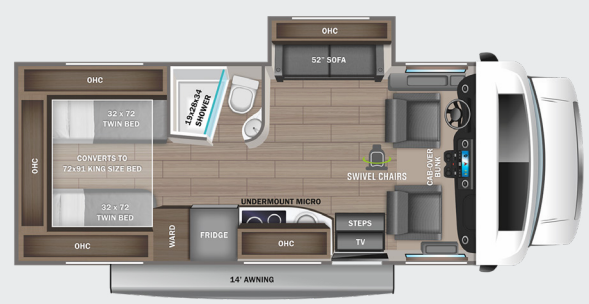

24TP OPTIONS: B