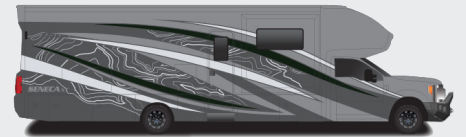

Mountain Meadow Full-Body Paint