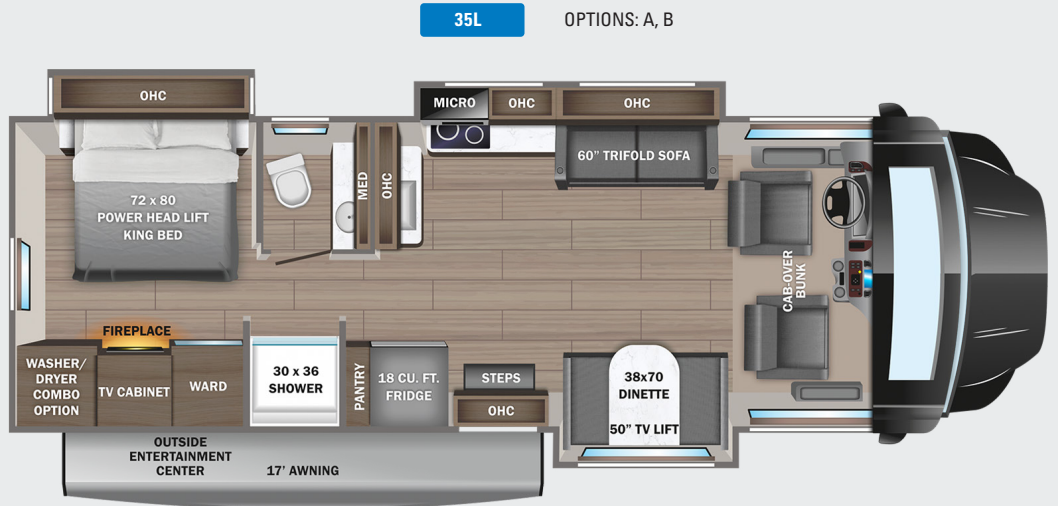

35L

OPTIONS: A, B

EXTERIOR SELECTIONS