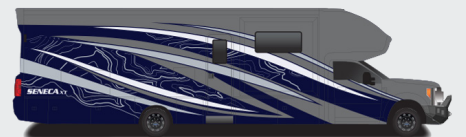

Summer Storm Full-Body Paint