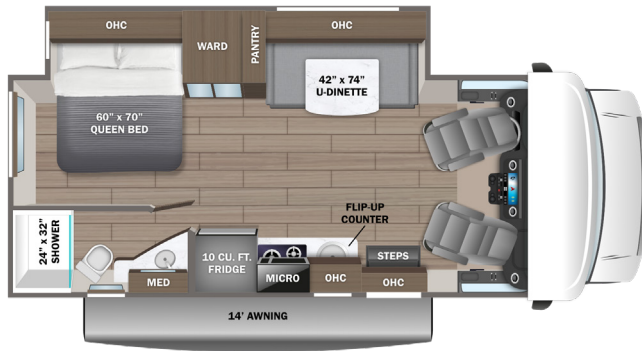

MELBOURNE

24L OPTIONS: A, B

24R OPTIONS: A, B

OPTIONS

A

Theater Sofa

B

Entertainment Center with Overhead Storage

INTERIOR

Overhead bunk with 750 lb. capacity
 83 in. interior ceiling height with padded vinyl ceiling
 High-intensity, LED ceiling lights
 LED-lit slideout fascia
 Hardwood cabinet doors and drawer fronts
 Ball-bearing drawer guides
 Pleated blackout shades
 13,500 BTU A/C
 30,000 BTU auto-ignition ducted furnace
 6 gal. gas/electric water heater and water heater bypass
 Powered roof vent in living area with wall switch
 Jayco-exclusive, easy-operation legless dinette table (24R)
 U-shaped dinette with stow away pedestal legs (24L)
 12V USB charging station in dinette area
 2-point lap safety belts in all designated seating locations
 Car seat tethers (select floorplans)
 LED HD Smart TV

JBL® audio system
 10 cu. ft. 12V refrigerator
 2-burner, drop-in cooktop with flush cover
 Convection microwave
 Stainless steel sink with wooden cover/cutting board
 LED-lit pressed countertops
 Flip-up countertop extension (select models)
 Decorative kitchen backsplash
 Shower with decorative surround and skylight
 Stainless steel bathroom sink
 Toilet with foot flush
 Powered roof vent in bathroom with wall switch
 Queen-size bed with bedspread (24L)
 Queen-size power Murphy bed (24R)
 USB port(s) in bedroom
 Bedroom TV prep
 Large wardrobes
 Smoke alarm
 Carbon monoxide detector
 Fire extinguisher