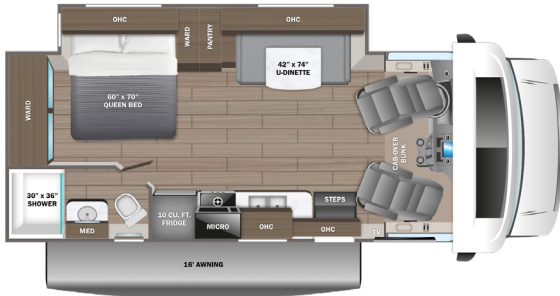

OPTION

A

EXTERIOR SELECTION