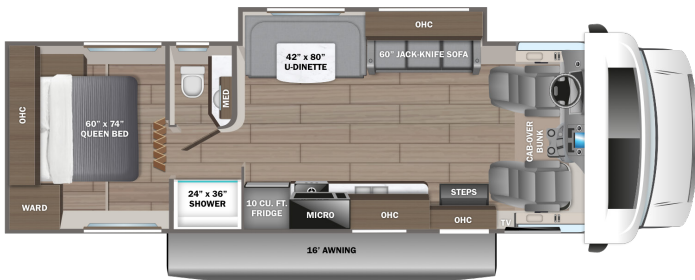

**MODERN FARMHOUSE**

Wood

Floor

Countertop

Main Fabric

Furniture

24B OPTION: A

26M OPTION: A

29XK OPTION: A

31F OPTION: A

OPTION

A

Theater Sofa

## OPTIONS

Automatic hydraulic leveling jacks  
 Theater seating ILO dinette and additional TV in cab-over (24B, 26M)  
 Theater seating ILO sofa (29XK, 31F)  
 200W solar panel with dual controller and second house battery  
 Dual 13,500 BTU A/C units with power management system (26M, 29XK, 31F)  
 Folding windshield sun shade