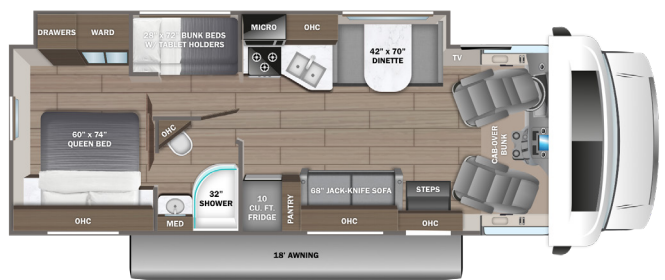

31F OPTION: A

OPTION

A