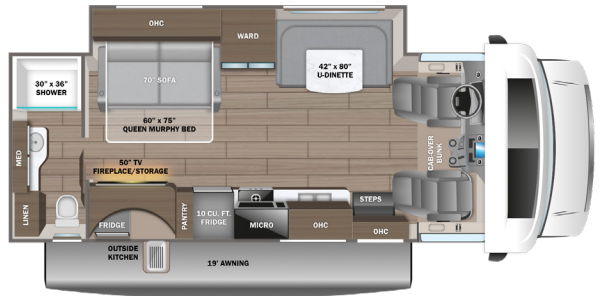

**MODERN FARMHOUSE**

Wood

Floor

Countertop

Main Fabric

Furniture

24B OPTION: A

26M OPTION: A

## OPTIONS

Automatic hydraulic leveling jacks  
 Theater seating ILO dinette and additional TV in cab-over (24B, 26M)  
 Theater seating ILO sofa (29XK, 31F)  
 200W solar panel with dual controller and second house battery  
 Dual 13,500 BTU A/C units with power management system (26M, 29XK, 31F)  
 Folding windshield sun shade