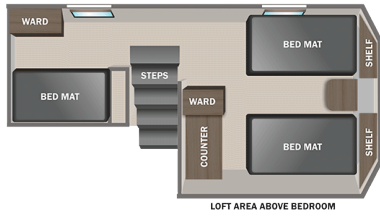

Main Fabric

Accent Fabric

JAY FLIGHT BUNGALOW

40DLFT OPTION: A

LOFT AREA ABOVE BEDROOM

40LOFT OPTION: A

LOFT AREA ABOVE BEDROOM

JAYLOFT OPTION: A

LOFT AREA ABOVE BATHROOM

LOFT AREA ABOVE BEDROOM

40RLTS OPTION: A

STANDARDS & OPTIONS

EXTERIOR

102 in. wide-body construction (8' 6")
 12 in., I-Class™ cambered structural steel I-beams
 5/8 in. tongue-and-groove plywood floor decking
 Atrium-style front wall with integrated lights
 Axles with electric, self-adjusting brakes and easy-lube hubs
 Black tank flush sprayer
 Detachable hitch (select models)
 Electric powered slideout rooms with enclosed gear system
 Magnum Truss™ roof system
 Outside shower
 PVC roofing membrane (limited lifetime warranty)
 Radial tires with galvanized-steel, impact-resistant wheel wells

INTERIOR

68 in. loft bedroom (40DLFT, 40LOFT, 40LSDL)
 82 in. slideout room interior height
 84 in. tall interior doorways
 96 in. interior height
 Auto-ignition furnace
 Ball-bearing drawer guides, 75 lb. capacity, full-extension
 Cable/satellite prep
 Central vacuum with push button retract for easy hose storage
 Decorative dinette ceiling light
 Electric fireplace with thermostat controls
 Electrical outlets in master bedroom on each side of the bed
 Hardwood look vinyl flooring
 Hide-a-bed with tri-fold mattress
 Kitchen faucet with pull-out sprayer
 Kitchen power vent with wall control
 Living room throw pillows
 Medicine cabinet with mirror
 On-demand tankless water heater