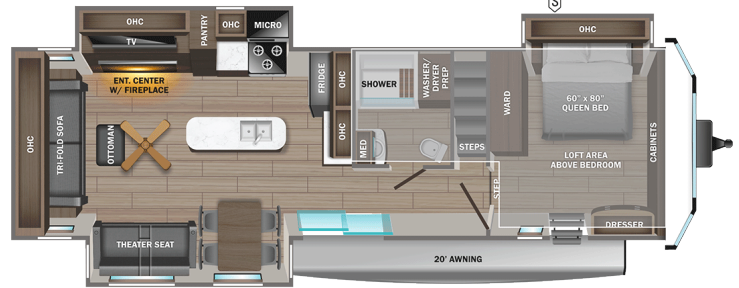

Main Fabric

Accent Fabric

JAY FLIGHT BUNGALOW

40DLFT OPTION: A

LOFT AREA ABOVE BEDROOM

40LOFT OPTION: A

LOFT AREA ABOVE BEDROOM

JAYLOFT OPTION: A

LOFT AREA ABOVE BATHROOM

LOFT AREA ABOVE BEDROOM

40RLTS OPTION: A

STANDARDS & OPTIONS

EXTERIOR

102 in. wide-body construction (8' 6")
 12 in., I-Class™ cambered structural steel I-beams
 5/8 in. tongue-and-groove plywood floor decking
 Atrium-style front wall with integrated lights
 Axles with electric, self-adjusting brakes and easy-lube hubs
 Black tank flush sprayer
 Detachable hitch (select models)
 Electric powered slideout rooms with enclosed gear system
 Magnum Truss™ roof system
 Outside shower
 PVC roofing membrane (limited lifetime warranty)
 Radial tires with galvanized-steel, impact-resistant wheel wells

INTERIOR

68 in. loft bedroom (40DLFT, 40LOFT, 40LSDL)
 82 in. slideout room interior height
 84 in. tall interior doorways
 96 in. interior height
 Auto-ignition furnace
 Ball-bearing drawer guides, 75 lb. capacity, full-extension
 Cable/satellite prep
 Central vacuum with push button retract for easy hose storage
 Decorative dinette ceiling light
 Electric fireplace with thermostat controls
 Electrical outlets in master bedroom on each side of the bed
 Hardwood look vinyl flooring
 Hide-a-bed with tri-fold mattress
 Kitchen faucet with pull-out sprayer
 Kitchen power vent with wall control
 Living room throw pillows
 Medicine cabinet with mirror
 On-demand tankless water heater