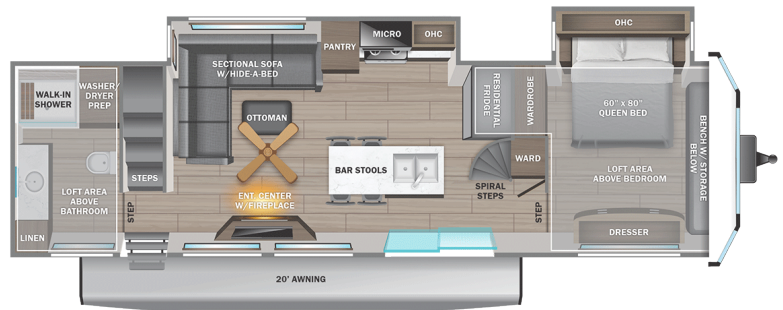

40RLTS OPTION: A