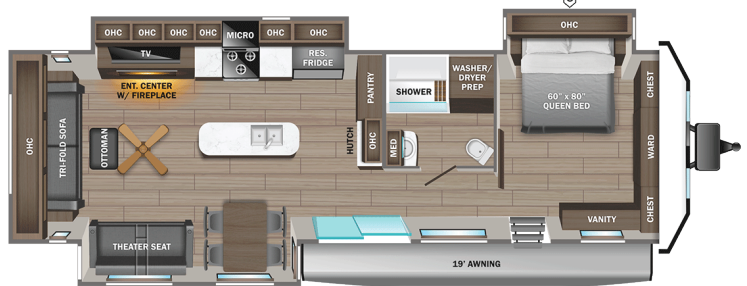

JAY FLIGHT BUNGALOW

40DLFT OPTION: A

40LOFT OPTION: A

JAYLOFT OPTION: A

40RLTS OPTION: A