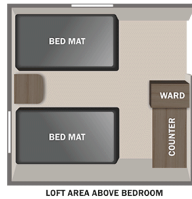

Main Fabric

Accent Fabric

JAY FLIGHT BUNGALOW

40DLFT OPTION: A

LOFT AREA ABOVE BEDROOM

40LOFT OPTION: A

LOFT AREA ABOVE BEDROOM

JAYLOFT OPTION: A

INTERIOR

68 in. loft bedroom (40DLFT, 40LOFT, 40LSDL)
 82 in. slideout room interior height
 84 in. tall interior doorways
 96 in. interior height
 Auto-ignition furnace
 Ball-bearing drawer guides, 75 lb. capacity, full-extension
 Cable/satellite prep
 Central vacuum with push button retract for easy hose storage
 Decorative dinette ceiling light
 Electric fireplace with thermostat controls
 Electrical outlets in master bedroom on each side of the bed
 Hardwood look vinyl flooring
 Hide-a-bed with tri-fold mattress
 Kitchen faucet with pull-out sprayer
 Kitchen power vent with wall control
 Living room throw pillows
 Medicine cabinet with mirror
 On-demand tankless water heater