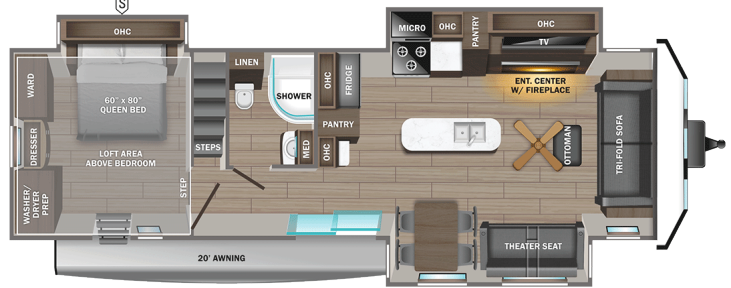

Main Fabric

Accent Fabric

JAY FLIGHT BUNGALOW

40DLFT OPTION: A

LOFT AREA ABOVE BEDROOM

40LOFT OPTION: A

LOFT AREA ABOVE BEDROOM

JAYLOFT OPTION: A

LOFT AREA ABOVE BATHROOM

LOFT AREA ABOVE BEDROOM

40RLTS OPTION: A

STANDARDS & OPTIONS

EXTERIOR

102 in. wide-body construction (8' 6")
 12 in., I-Class™ cambered structural steel I-beams
 5/8 in. tongue-and-groove plywood floor decking
 Atrium-style front wall with integrated lights
 Axles with electric, self-adjusting brakes and easy-lube hubs
 Black tank flush sprayer
 Detachable hitch (select models)
 Electric powered slideout rooms with enclosed gear system
 Magnum Truss™ roof system
 Outside shower
 PVC roofing membrane (limited lifetime warranty)
 Radial tires with galvanized-steel, impact-resistant wheel wells

INTERIOR

68 in. loft bedroom (40DLFT, 40LOFT, 40LSDL)
 82 in. slideout room interior height
 84 in. tall interior doorways
 96 in. interior height
 Auto-ignition furnace
 Ball-bearing drawer guides, 75 lb. capacity, full-extension
 Cable/satellite prep
 Central vacuum with push button retract for easy hose storage
 Decorative dinette ceiling light
 Electric fireplace with thermostat controls
 Electrical outlets in master bedroom on each side of the bed
 Hardwood look vinyl flooring
 Hide-a-bed with tri-fold mattress
 Kitchen faucet with pull-out sprayer
 Kitchen power vent with wall control
 Living room throw pillows
 Medicine cabinet with mirror
 On-demand tankless water heater